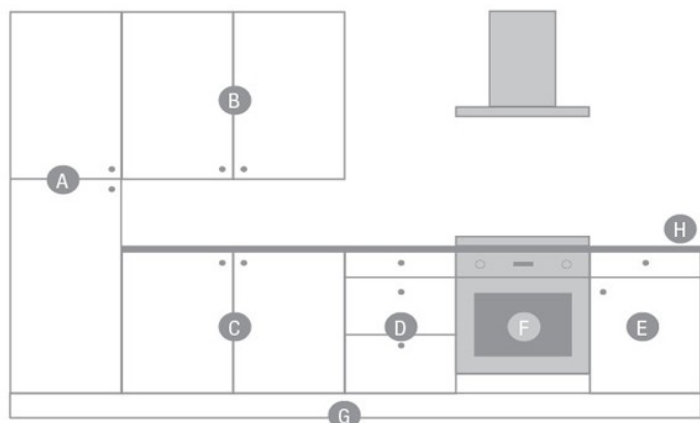

# With 22 Ranges to Choose from ...

## PACKAGE INCLUDES:

Appliance images for illustration purposes only

- 1 x Medium Wall Broom Cabinet 500mm (A)
- 1 x 2 Door 1000mm Medium Wall Cabinet (B)
- 1 x 2 Door 1000mm Base Cabinet (C)
- 1 x 3 Drawer Pack 500mm (D)
- 1 x Drawer Line Base 500mm (E)
- 1 x Base Oven Housing 600mm (F)
- 2 x Length of Plinth (G)
- 1 x 3mx600mmx28mm Worktop (H)
- 1 x Single Oven
- 1 x Gas Hob
- 1 x Extractor Hood
- 1 x 1.5 Bowl Sink & Tap